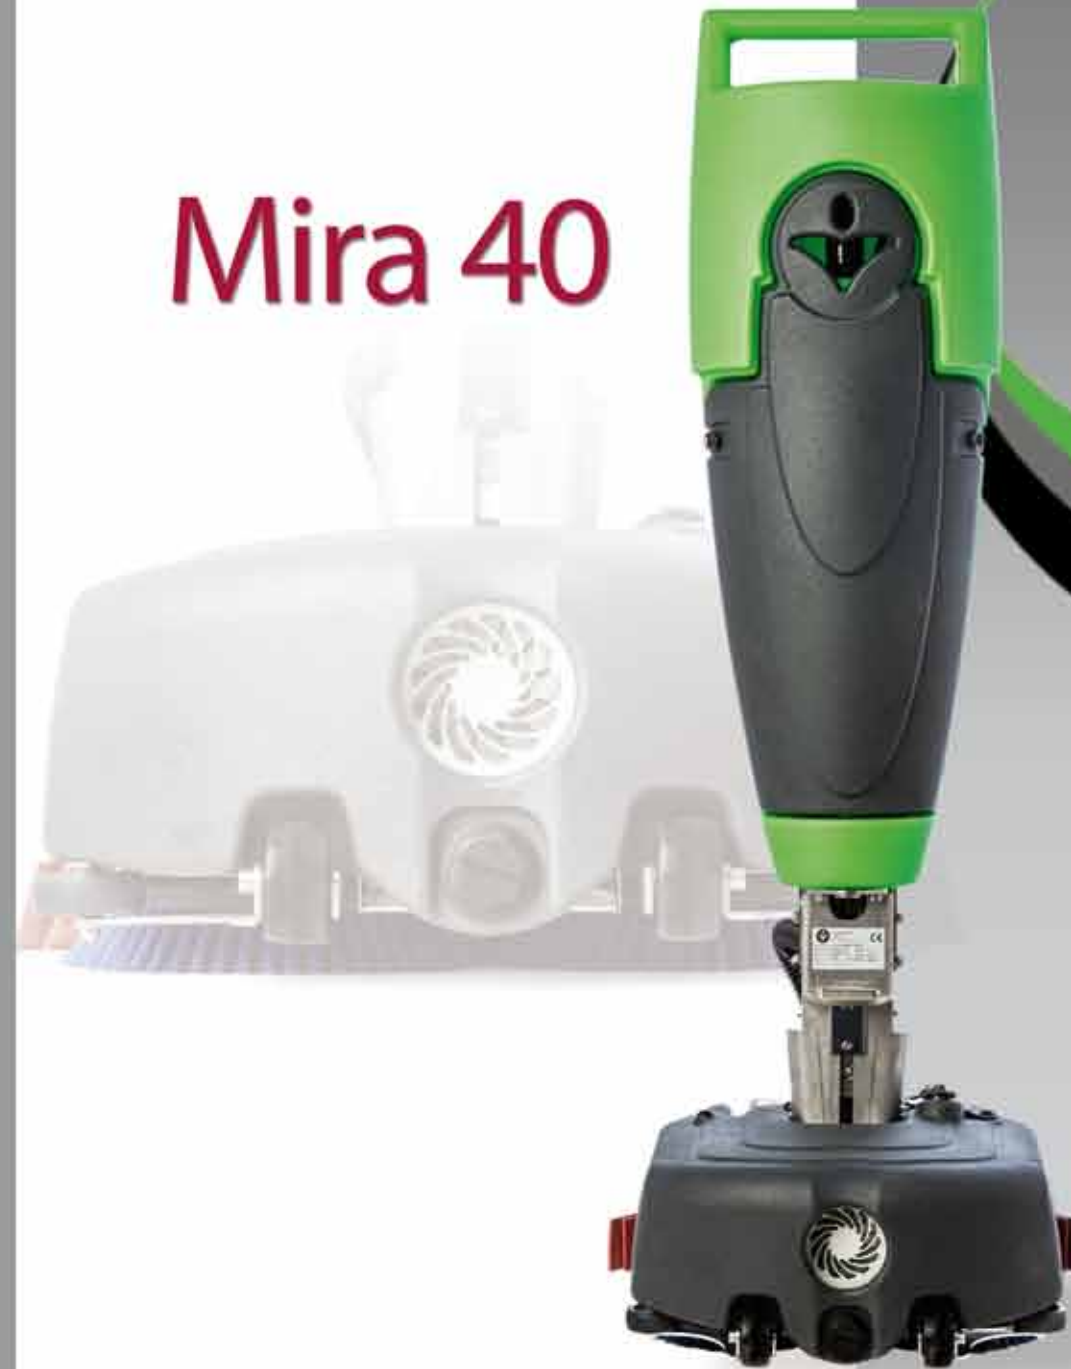

Liten Compact Stark

"MIRA" is extremely small and compact that you can easily load this machine even in a small car.

Small but strong: Stainless steel chassis inox AISI 304 and the working width is 410 mm.